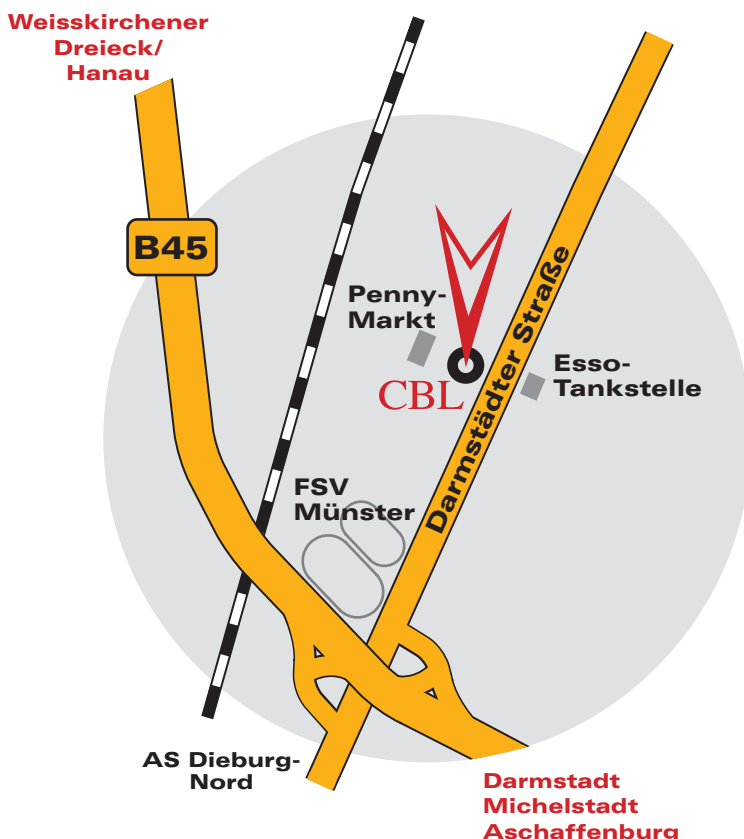

### Coming from the northern or eastern direction (airport):

- Autobahn A3 (freeway/motorway) until exit Hanau
- continue on B45 direction Dieburg
- **take exit Dieburg Nord/Industriegebiet**
- turn left towards Münster
- After approx. 300 m (2nd possible left turn) turn left entering the „Elli Center“
- The CBL building is the first on the left hand side

### Coming from the western or southern direction:

- Autobahn A5 (freeway/motorway) until exit Darmstadt/Stadtmitte
- Follow the B26 signs with direction Aschaffenburg through Darmstadt
- At the junction Dieburger Dreieck turn onto B45 direction Hanau/Industriegebiet Nord
- Take the first **exit Dieburg Nord/Industriegebiet**
- At the traffic light turn right towards Münster
- After approx. 200 m (2nd possible left turn) turn left entering the „Elli Center“.
- The CBL building is the first on the left hand side

**Visitor's parking lots are right in front of the CBL building.**